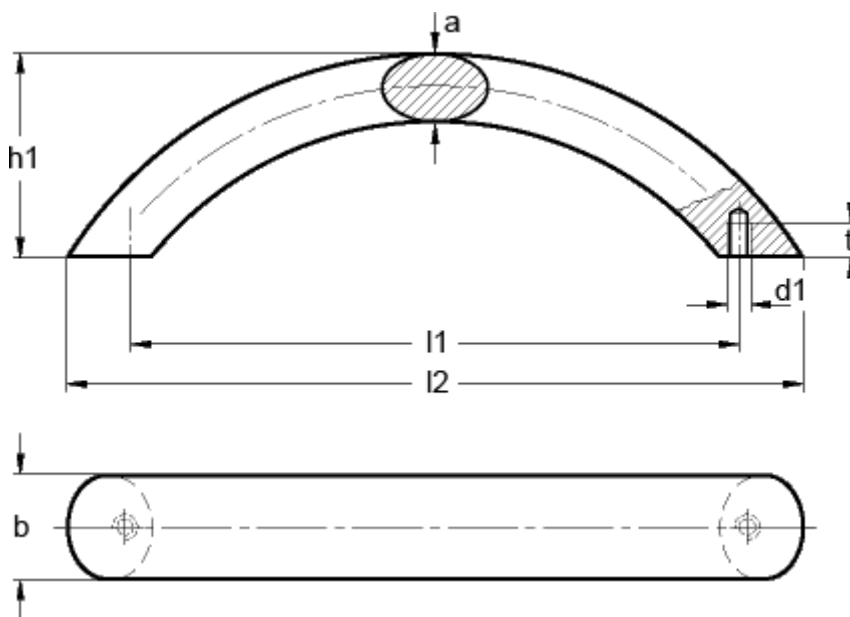

Article number: 20089365

Description: E+G Arch handle GN 565.4-20-192-A-BL

Measures

a	= 13
b	= 20
d1	= M6
h1	= 51
l1	= 192
l2	= 221
t min	= 8.5